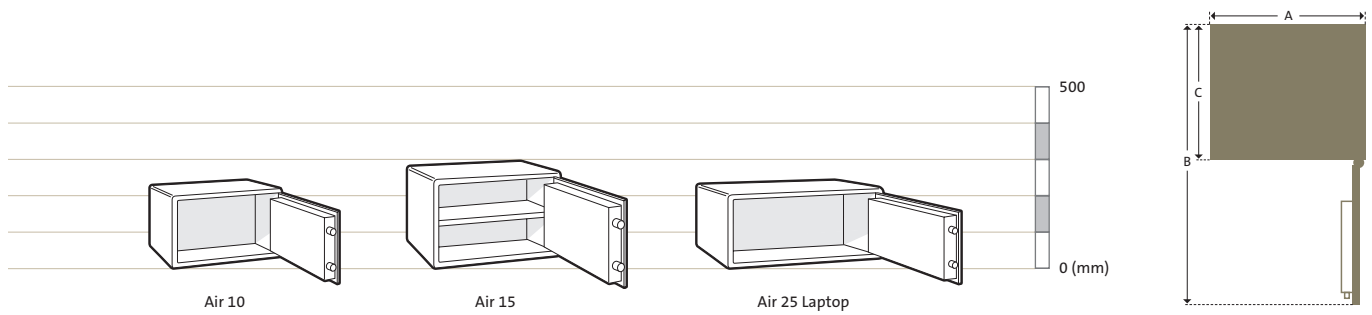

AIR

PRODUCT SPECIFICATIONS

Model	External height (mm)	External width (A) (mm)	External depth (C)* (mm)	Depth with door open 90° (B) (mm)	Internal height (mm)	Internal width (mm)	Internal depth (mm)	Volume (litres)	Weight (kg)	Shelf
Air 10	200	310	200	575	190	300	150	9	6	0
Air 15	250	350	250	655	240	340	200	16	9	1
Air 25 Laptop	200	430	350	815	190	420	300	24	11	0